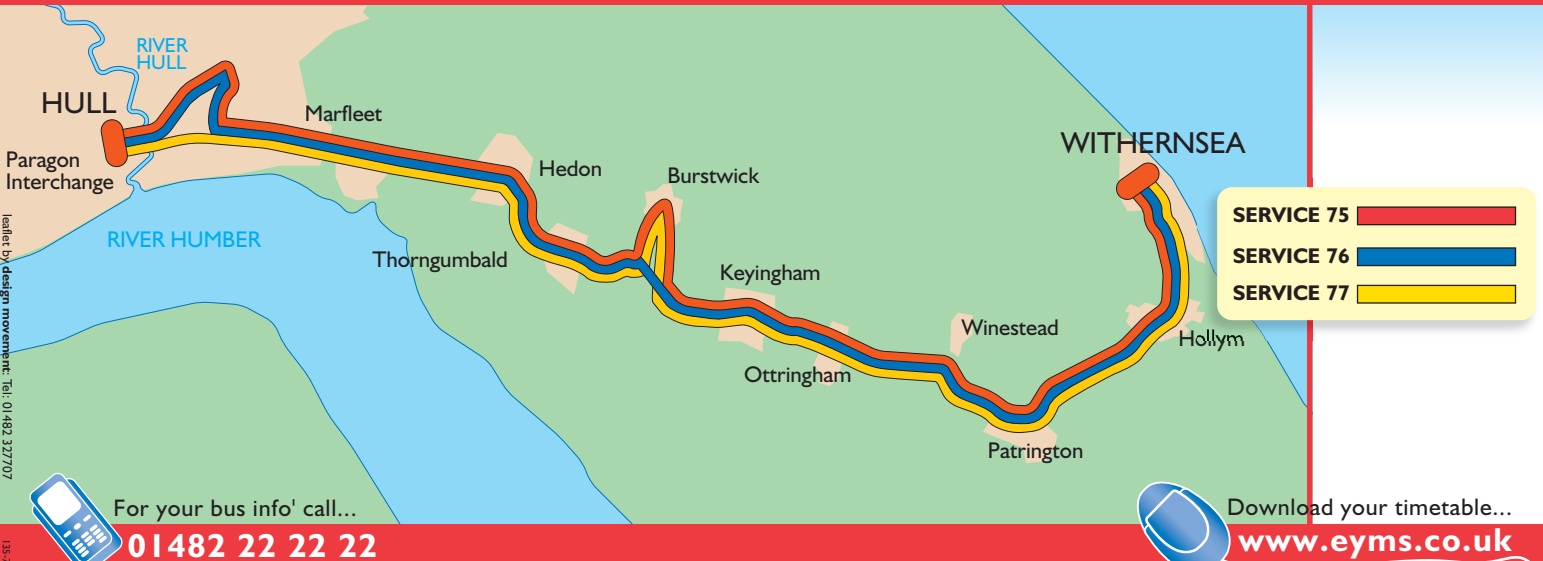

76	77	76	77	76	77	75	75	75	75	75
	p.m.	p.m.	p.m.	p.m.	p.m.	p.m.	p.m.	p.m.	p.m.	p.m.	p.m.
Hull (Paragon Interchange)	3 15	3 45	4 15	4 45	5 15	5 45	6 15	7 15	8 15	9 15	11 00
Southcoates Lane/Preston Road	3 27	-	4 27	-	5 27	-	6 27	7 25	8 25	9 25	11 10
Marfleet Avenue	3 35	4 00	4 35	5 00	5 35	6 00	6 35	7 33	8 33	9 33	11 18
Hedon (Thorn Road Corner)	3 46	4 11	4 46	5 11	5 46	6 11	6 46	7 42	8 42	9 42	11 26
Thorngumbald (Royal Mail)	3 52	4 17	4 52	5 17	5 52	6 17	6 52	7 47	8 47	9 47	11 31
Ryehill	3 56	-	4 56	-	5 56	-	-	-	-	-	-
Burstwick	-	4 22	-	5 22	-	6 22	6 57	7 52	8 52	9 52	11 36
Keyingham (Ship Inn)	4 00	4 29	5 00	5 29	6 00	6 29	7 04	7 58	8 58	9 58	11 41
Ottringham (White Horse)	4 04	4 33	5 04	5 33	6 04	6 33	7 08	8 02	9 02	10 02	11 44
Patrington (Memorial)	4 14	4 43	5 14	5 43	6 14	6 43	7 18	8 10	9 10	10 10	11 50
Hollym (Crossroads)	4 20	4 49	5 20	5 49	6 20	6 49	7 24	8 16	9 16	10 16	11 56
Withernsea (Pier Road/Memorial Ave)	4 29	4 58	5 29	5 58	6 29	6 58	7 33	8 23	9 23	10 23	12 02
Withernsea (Waxholme Road)	4 32	5 01	5 32	-	6 32	-	7 36	8 26	9 26	10 26	-

Download your timetable
www.eyms.co.uk

- Many East Yorkshire buses have CCTV - for your safety.
- Low Floor Buses - so easy to get on and off.

Hedon Road towards Withernsea - 77.
Holderness Road into Withernsea - 75, 76.

SERVICE 75 (Red line)
SERVICE 76 (Blue line)
SERVICE 77 (Yellow line)

For your bus info' call...
01482 22 22 22

Download your timetable...
www.eyms.co.uk

New bus times for some buses from September 2012.

75:76:77

Withernsea Buses

- Hull
- Holderness Road
- Hedon Road
- Hedon
- Keyingham
- Patrington
- Withernsea

EAST YORKSHIRE

www.eyms.co.uk BusCall: 01482 22 22 22

Local Bus Travel Centre, Bannister Street, Withernsea.

All bus times and fares correct as at the date shown above but are subject to alteration.
If in doubt please phone BusCall: 01482 22 22 22